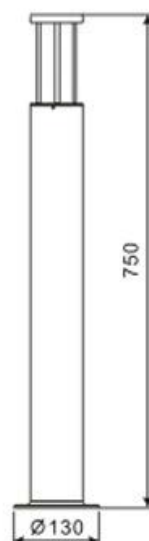

# LED Exterior Lighting – LR-E00021

|                           |           |
|---------------------------|-----------|
| Model No.                 | LR-E00021 |
| LED Type                  | CREE XP   |
| LED Q'TY.                 | 1         |
| Beam Angle                | 90°       |
| Minimum luminous flux(lm) | 160       |
| Voltage                   | 120V      |
| LED Watt                  | 3W        |
| Environmental Temperature | - 20~60°C |
| Environmental Humidity    | 0%-95%    |
| Safety Class              | I         |
| Safety Type               | IP44      |
| Material                  | Aluminium |
| Driver                    | Included  |